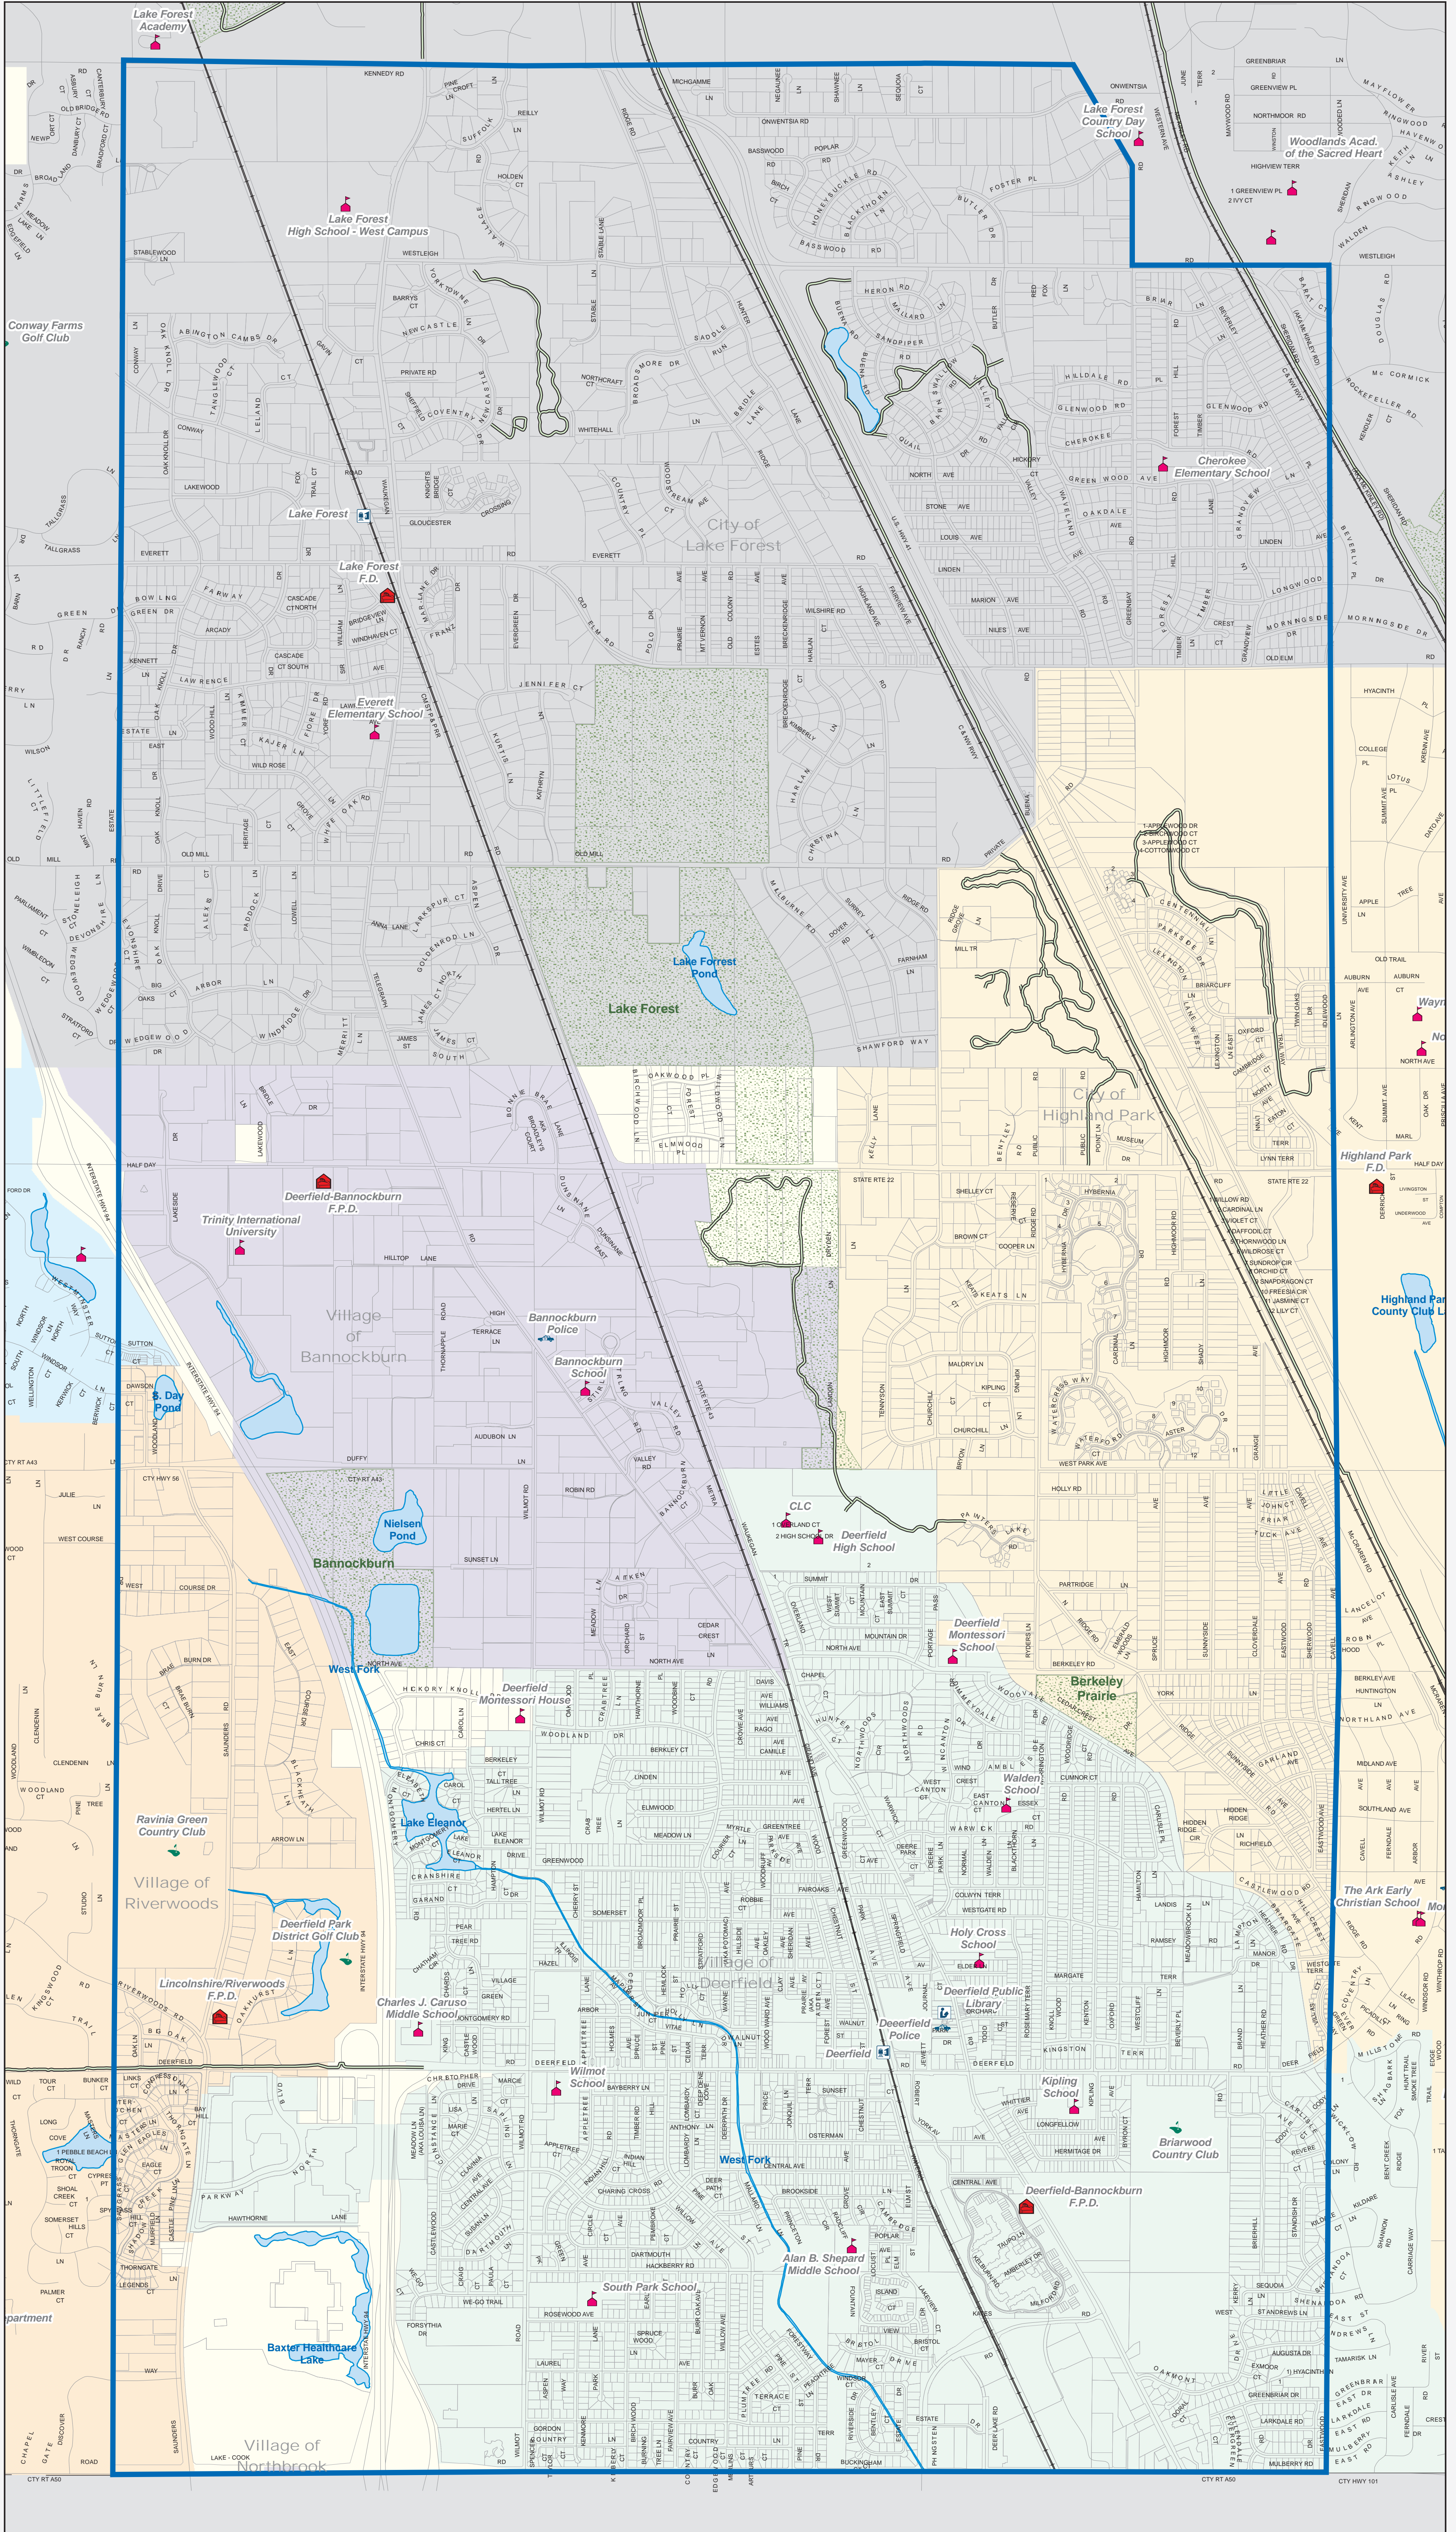

Lake County - West Deerfield Township

Prepared By:
Lake County Department of Information and Technology
GIS/Mapping Division
18 North County Street
Waukegan Illinois 60085-4357
(847) 377-2373

Revised:
2005

Green	Forest Preserve
Grey	Public Trails
Black	Rail Road
Blue	Metra Stations

Red	Fire Stations
Blue	Police Stations
Red	School Locations
Blue	Libraries
Green	Golf Courses